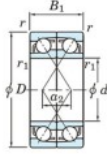

Rillenkugellager einreihig 7205-DF-JTEKT - 7205-DF-JTEKT

<https://www.123kugellager.ch/kugellager-gehauselager/rillenkugellager/einreihig/7205-df-jtekt>

Boundary dimensions

Angular ball bearings Face to face (DF)

Bearing No.	Boundary dimensions(mm)						Basic load ratings(kN)		Fatigue load limit(kN)	factor	Limiting speeds(min-1)
	d	D	B	r (min)	r1 (min)	Cr	Cor	f0 Grease lub.			
7205DF	25	52	30	1	0.6	32.9	20.6	1.35	-	9600	