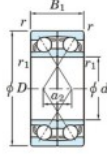

Rillenkugellager einreihig 7205-BDF-JTEKT - 7205-BDF-JTEKT

<https://www.123kugellager.ch/kugellager-gehauselager/rillenkugellager/einreihig/7205-bdf-jtekt>

Boundary dimensions

Single row bearings Face to face (DF)

Bearing No.	Boundary dimensions(mm)						Basic load ratings(kN)		Fatigue load limit(kN)	factor	Limiting speeds(min-1)
	d	D	B	r (min)	r1 (min)	r2 (min)	C _r	C _{0r}	C ₁₀	f ₀	Grease lub.
7205BDF	25	52	30	1	0.6		29.9	18.8	1.15	-	7300