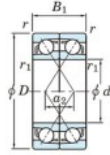

Rillenkugellager einreihig 7302-DF-JTEKT - 7302-DF-JTEKT

<https://www.123kugellager.ch/kugellager-gehauselager/rillenkugellager/einreihig/7302-df-jtekt>

Boundary dimensions

Single row bearings Face to face (DF)

Bearing No.	Boundary dimensions(mm)						Basic load ratings(kN)		Fatigue load factor		Limiting speeds(min-1)
	d	D	B	r (min)	r1 (min)	Cr	C0r	C10	f0	Grease lub.	
7302DF	15	42	26	1	0.6	27.3	14.4	1.1	-	12000	