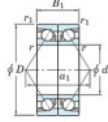

Rillenkugellager einreihig 7040-CDB-FY-JTEKT - 7040-CDB-FY-JTEKT

<https://www.123kugellager.ch/kugellager-gehauselager/rillenkugellager/einreihig/7040-cdb-fy-jtekt>

Boundary dimensions

Bearing No.	Boundary dimensions (mm)					Basic load ratings (kN)		Fatigue load factor		Limiting speeds (min-1)
	d	D	B	r1 (mm)	r2 (mm)	C_r	C_{0r}	f₀	f₁	Grease lub.
7040CDB FY	200	310	102	2.1	1.1	544	676	21.9	15.7	2300

PRODUKTMERKMALE

Marke	JTEKT
N° Ean13	3616060649010
Innendurchmesser	200 mm
Außendurchmesser	310 mm
Dicke	102 mm
Grenzdrehzahl	2300 rpm
Dynamische Belastung	544 kN
Statische Belastung	676 kN
Verpackung	1

kontakt@123kugellager.ch

+49 (0) 800 001 076 6

CRT4 de Lesquin 60 Rue Du Haut De Sainghin 59273 Fretin FRANCE