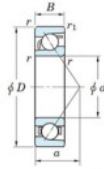

## Rillenkugellager einreihig 7240-B-FY-JTEKT - 7240-B-FY-JTEKT

<https://www.123kugellager.ch/kugellager-gehauselager/rillenkugellager/einreihig/7240-b-fy-jtekt>

Boundary dimensions

Single row angular bearing

Bearing No.	Boundary dimensions(mm)					Basic load ratings(kN)		Fatigue load limit(kN)		factor	Limiting speeds(min-1) (Grease lub.)
	d	D	B	r1(mm)	r1(mm)	Cr	C0r	Cu	fu		
7240B FY	200	360	58	4	1.5	365	384	11.9	-	-	1400