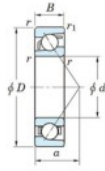

Rillenkugellager einreihig 7040-B-FY-JTEKT - 7040-B-FY-JTEKT

<https://www.123kugellager.ch/kugellager-gehauselager/rillenkugellager/einreihig/7040-b-fy-jtekt>

Boundary dimensions

Single row angular bearing

Bearing No.	Boundary dimensions(mm)					Basic load ratings(kN)		Fatigue load limits(kN)		factor	Limiting speeds(min-1) Grease lub.
	d	D	B	r1(max)	r2(max)	Cr	Cor	Ca	C0		
7040B FY	200	310	51	2.1	1.1	273	279	9.05	-	-	1600