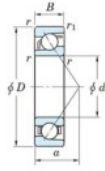

Rillenkugellager einreihig 7328-B-FY-JTEKT - 7328-B-FY-JTEKT

<https://www.123kugellager.ch/kugellager-gehauselager/rillenkugellager/einreihig/7328-b-fy-jtekt>

Boundary dimensions

Single row angular bearing

Bearing No.	Boundary dimensions(mm)					Basic load ratings(kN)		Fatigue load limit(kN)		factor	Limiting speeds(min-1) Grease lub.
	d	D	B	r1(mm)	r1(mm)	Cr	C0r	Cu	fu		
7328B FY	140	300	62	4	1.5	378	344	12	-	1900	