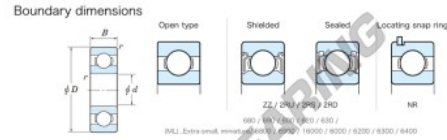

Rillenkugellager einreihig 684-JTEKT - 684-JTEKT

<https://www.123kugellager.ch/kugellager-gehauselager/rillenkugellager/einreihig/684-jtekt>

Extra small standard open type

Bearing No.	Boundary dimensions (mm)				Basic load ratings (kN)		Fatigue load limit (kN)	factor	Limiting speeds (min-1)
	d	D	B	r (mm)	Cr	Cor	Cu	f0	Grease lub.
684	4	9	2.5	0.15	0.8	0.23	6	12.8	59000