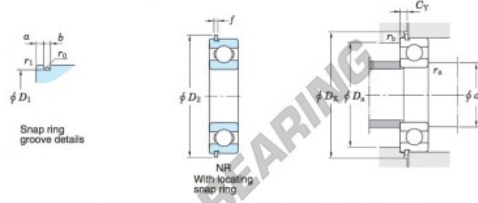

Rillenkugellager einreihig 6222-NR-JTEKT - 6222-NR-JTEKT

<https://www.123kugellager.ch/kugellager-gehauselager/rillenkugellager/einreihig/6222-nr-jtekt>

Single-row deep groove ball bearings ————— **Koyo**
snap ring groove type
locating snap ring type

Boundary dimensions (mm)				Basic load ratings (kN)			Factor		Limiting speeds (min ⁻¹)		Bearing No.		D ₁ max.
d	D	B	r	C	C _{10r}	f _s	Grease lub.	Oil lub.	With snap ring groove	With locating snap ring	6222NR	193.65	
110	200	38	2.1	0.5	144	117	14.4	3 100	3 700				

Dimensions of snap ring groove (mm)			Dimensions of locating snap ring (mm)		Mounting dimensions (mm)						(Refer.) Mass (kg)	(Refer.) Bearing No.
a	b	r ₀	D ₂	f	d ₄	D ₄	D ₅	C _γ	r ₄	r ₅	Mass	Bearing No.
max.	±0.15	max.	max.	±0.05	min.	max.	min.	max.	max.	max.	4.36	6222N
5.69	3.65	0.6	212.9	3.05	121	189	215	8.44	2	0.5		