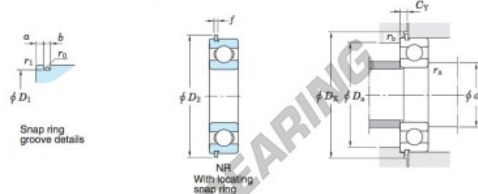

Rillenkugellager einreihig 6221-NR-JTEKT - 6221-NR-JTEKT

<https://www.123kugellager.ch/kugellager-gehauselager/rillenkugellager/einreihig/6221-nr-jtekt>

Single-row deep groove ball bearings ————— **Koyo**
snap ring groove type
locating snap ring type

Boundary dimensions (mm)				Basic load ratings (kN)			Factor		Limiting speeds (min ⁻¹)		Bearing No.		D ₁ max.
d	D	B	r	C	C _{10r}	f ₀	Grease lub.	Oil lub.	With snap ring groove	With locating snap ring	6221NR	183.64	
105	190	36	2.1	0.5	133	105	14.4	3 300	3 900				

Dimensions of snap ring groove (mm)			Dimensions of locating snap ring (mm)		Mounting dimensions (mm)							(Refer.) Mass (kg)	(Refer.) Bearing No.	
a	b	r ₀	D ₂	f	d ₄	D ₄	D ₅	C _Y	r ₆	r ₇	r ₈	r ₉	r ₁₀	6221N
max.	±0.15	max.	max.	±0.05	max.	max.	min.	max.	max.	max.	max.	max.	max.	3.70
5.69	3.65	0.6	202.9	3.05	116	179	205	8.44	2	0.5	3.70			