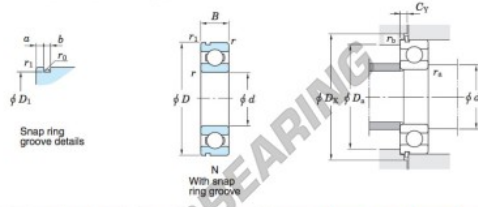

Rillenkugellager einreihig 6221-N-JTEKT - 6221-N-JTEKT

<https://www.123kugellager.ch/kugellager-gehauselager/rillenkugellager/einreihig/6221-n-jtekt>

Single-row deep groove ball bearings ———— **Koyo**
snap ring groove type
locating snap ring type

Boundary dimensions (mm)				Basic load ratings (kN)			Factor		Limiting speeds (min ⁻¹)		Bearing No.		D ₁ max.
d	D	B	r	C ₁₀	C ₉₀	f ₀	Grease lub.	Oil lub.	With snap ring groove	With locating snap ring	6221N		
105	190	36	2.1	0.5	133	105	14.4	3 300	3 900			183.64	

Dimensions of snap ring groove (mm)			Dimensions of locating snap ring (mm)		Mounting dimensions (mm)							(Refer.) Mass (kg)	(Refer.) Bearing No.
a	b	r ₀	D ₂	f	d _s	D _s	D _x	C _γ	r _a	r _b	r _c	Mass	Bearing No.
max.	±0.15	max.	max.	±0.05	max.	max.	max.	max.	max.	max.	max.	3.70	6221N
5.69	3.65	0.6	202.9	3.05	116	179	205	8.44	2	0.5			