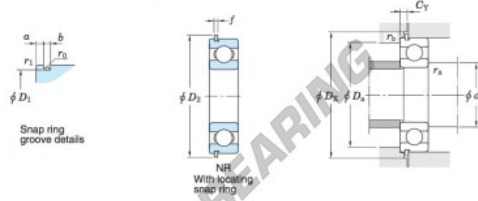

Rillenkugellager einreihig 6021-NR-JTEKT - 6021-NR-JTEKT

<https://www.123kugellager.ch/kugellager-gehauselager/rillenkugellager/einreihig/6021-nr-jtekt>

Single-row deep groove ball bearings ————— **Koyo**
snap ring groove type
locating snap ring type

| Boundary dimensions (mm) | | | | Basic load ratings (kN) | | | Factor | | Limiting speeds (min ⁻¹) | | Bearing No. | | D ₁ max. |
|--------------------------|-----|----|---|-------------------------|------------------|----------------|-------------|----------|--------------------------------------|-------------------------|-------------|--------|---------------------|
| d | D | B | r | C | C _{10r} | f _s | Grease lub. | Oil lub. | With snap ring groove | With locating snap ring | 6021NR | | |
| 105 | 160 | 26 | 2 | 72.3 | 65.8 | 15.8 | 4 000 | 4 700 | | | 6021NR | 155.22 | |

| Dimensions of snap ring groove (mm) | | | Dimensions of locating snap ring (mm) | | Mounting dimensions (mm) | | | | | | (Refer.) Mass (kg) | (Refer.) Bearing No. | |
|-------------------------------------|-------|----------------|---------------------------------------|-------|--------------------------|-----------------|-----------------|----------------|-----------------|-----------------|--------------------|----------------------|-------|
| a | b | r ₀ | D ₂ | f | d _{4a} | D _{4a} | D _{4c} | C _Y | r _{6a} | r _{6b} | r _{6c} | 1.59 | 6021N |
| max. | ±0.15 | max. | max. | ±0.05 | 114 | 151 | 172 | 8.17 | 2 | 0.5 | | | |