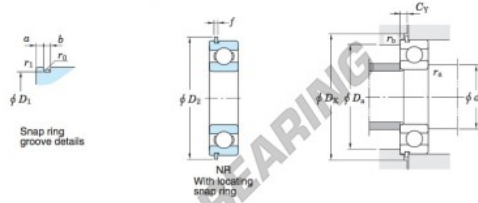

Rillenkugellager einreihig 6020-NR-JTEKT - 6020-NR-JTEKT

<https://www.123kugellager.ch/kugellager-gehauselager/rillenkugellager/einreihig/6020-nr-jtekt>

Single-row deep groove ball bearings ————— **Koyo**
snap ring groove type
locating snap ring type

Boundary dimensions (mm)					Basic load ratings (kN)			Factor		Limiting speeds (min ⁻¹)		Bearing No.		
d	D	B	r	r ₁	C	C _{10r}	f ₀		Grease lub.	Oil lub.	With snap ring groove	With locating snap ring	D ₁ max.	
100	150	24	1.5	0.5	80.2	54.2	15.9		4 300	5 100		6020NR	145.24	

Dimensions of snap ring groove (mm)			Dimensions of locating snap ring (mm)		Mounting dimensions (mm)							(Refer.)	(Refer.)
a	b	r ₀	D ₂	f	d _{4a}	D _{4a}	D _{4c}	C _Y	r _{6a}	r _{6b}	r _{6c}	Mass (kg)	Bearing No.
max.	±0.15	max.	max.	±0.05	min.	max.	min.	max.	max.	max.	max.	1.25	6020N
3.71	3.25	0.6	159.7	2.77	108	142	162	6.17	1.5	0.5			