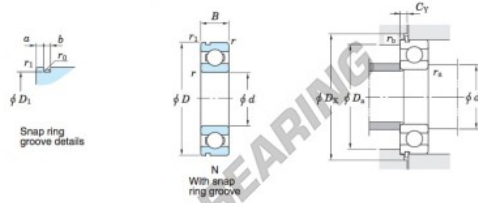

Rillenkugellager einreihig 6216-N-JTEKT - 6216-N-JTEKT

<https://www.123kugellager.ch/kugellager-gehauselager/rillenkugellager/einreihig/6216-n-jtekt>

Single-row deep groove ball bearings ——— Koyo
snap ring groove type
locating snap ring type

Boundary dimensions (mm)				Basic load ratings (kN)			Factor		Limiting speeds (min ⁻¹)		Bearing No.		D ₁ max.
d	D	B	r	C ₁₀	C ₉₀	f ₀	Grease lub.	Oil lub.	With snap ring groove	With locating snap ring	6216N		
80	140	26	2	72.7	53.0	14.6	4 500	5 400				135.23	

Dimensions of snap ring groove (mm)			Dimensions of locating snap ring (mm)		Mounting dimensions (mm)						(Refer.) Mass (kg)	(Refer.) Bearing No.	
a	b	r ₀	D ₂	f	d ₄	D ₄	D ₅	C _γ	r ₆	r ₇	r ₈	1.40	6216N
max.	±0.15	max.	max.	±0.05	max.	max.	min.	max.	max.	max.	max.		
4.9	3.25	0.6	149.7	2.77	89	131	152	7.37	2	0.5			