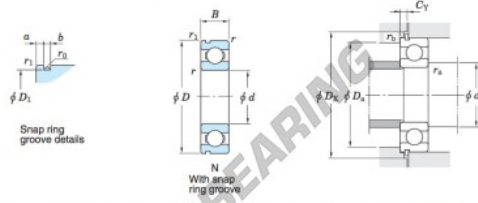

Rillenkugellager einreihig 6315-N-JTEKT - 6315-N-JTEKT

<https://www.123kugellager.ch/kugellager-gehauselager/rillenkugellager/einreihig/6315-n-jtekt>

Single-row deep groove ball bearings ——— Koyo
snap ring groove type
locating snap ring type

Boundary dimensions (mm)				Basic load ratings (kN)			Factor		Limiting speeds (min ⁻¹)		Bearing No.		D ₁ max.
d	D	B	r	C	C _{10r}	f _s	Grease lub.	Oil lub.	With snap ring groove	With locating snap ring	6315N		
75	160	37	2.1	0.5	113	77.2	13.2	4 200	5 000			155.22	

Dimensions of snap ring groove (mm)			Dimensions of locating snap ring (mm)		Mounting dimensions (mm)						(Refer.) Mass (kg)	(Refer.) Bearing No.
a	b	r ₀	D ₂	f	d _s	D _s	D _x	C _γ	r _a	r _b		6315N
max.	±0.15	max.	max.	±0.05	max.	max.	min.	max.	max.	max.	3.02	
4.9	3.25	0.6	169.7	2.77	86	149	172	7.37	2	0.5		