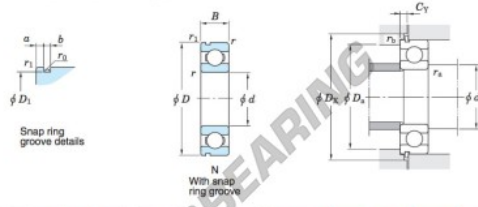

Rillenkugellager einreihig 6213-N-JTEKT - 6213-N-JTEKT

<https://www.123kugellager.ch/kugellager-gehauselager/rillenkugellager/einreihig/6213-n-jtekt>

Single-row deep groove ball bearings ————— **Koyo**
snap ring groove type
locating snap ring type

Boundary dimensions (mm)				Basic load ratings (kN)			Factor		Limiting speeds (min ⁻¹)		Bearing No.		D ₁ max.
d	D	B	r	C	C _{10r}	f _s	Grease lub.	Oil lub.	With snap ring groove	With locating snap ring	6213N		
65	120	23	1.5	57.2	40.1	14.4	5 400	6 400			6213N	115.21	

Dimensions of snap ring groove (mm)			Dimensions of locating snap ring (mm)		Mounting dimensions (mm)						(Refer.) Mass (kg)	(Refer.) Bearing No.	
a	b	r ₀	D ₂	f	d ₄	D ₄	D ₂	C _γ	r ₆	r ₈	r ₉	0.990	6213N
max.	±0.15	max.	max.	±0.05	max.	max.	min.	max.	max.	max.	max.		
4.06	3.25	0.6	129.7	2.77	73	112	131.5	6.58	1.5	0.5			