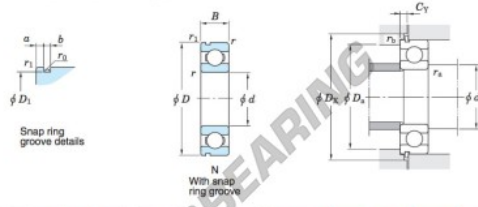

Rillenkugellager einreihig 6212-N-JTEKT - 6212-N-JTEKT

<https://www.123kugellager.ch/kugellager-gehauselager/rillenkugellager/einreihig/6212-n-jtekt>

Single-row deep groove ball bearings ————— **Koyo**
snap ring groove type
locating snap ring type

Boundary dimensions (mm)				Basic load ratings (kN)			Factor		Limiting speeds (min ⁻¹)		Bearing No.		D ₁ max.
d	D	B	r	C	C _{10r}	f _s	Grease lub.	Oil lub.	With snap ring groove	With locating snap ring	6212N		
60	110	22	1.5	52.4	36.2	14.4	5 700	6 900				106.81	

Dimensions of snap ring groove (mm)			Dimensions of locating snap ring (mm)		Mounting dimensions (mm)						(Refer.) Mass (kg)	(Refer.) Bearing No.
a	b	r ₀	D ₂	f	d _{4a}	D _{4a}	D _{4c}	C _γ	r _{6a}	r _{6b}	0.783	6212N
3.28	2.85	0.6	116.6	2.41	68	102	118	5.43	1.5	0.5		