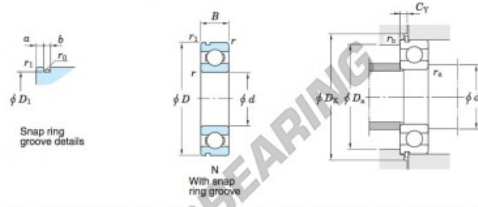

# Rillenkugellager einreihig 6210-N-JTEKT - 6210-N-JTEKT

<https://www.123kugellager.ch/kugellager-gehauselager/rillenkugellager/einreihig/6210-n-jtekt>

Single-row deep groove ball bearings ——— Koyo  
snap ring groove type  
locating snap ring type

Boundary dimensions (mm)					Basic load ratings (kN)			Factor		Limiting speeds (min <sup>-1</sup> )		Bearing No.		D <sub>1</sub> max.
d	D	B	r	r <sub>1</sub>	C <sub>10</sub>	C <sub>90</sub>	f <sub>0</sub>	Grease lub.	Oil lub.	With snap ring groove	With locating snap ring	6210N		
50	90	20	1.1	0.5	35.1	23.3	14.4	7 100	8 500				86.79	

Dimensions of snap ring groove (mm)			Dimensions of locating snap ring (mm)		Mounting dimensions (mm)							(Refer.) Mass (kg)	(Refer.) Bearing No.
a	b	r <sub>0</sub>	D <sub>2</sub>	f	d <sub>4</sub>	D <sub>4</sub>	D <sub>5</sub>	C <sub>γ</sub>	r <sub>6</sub>	r <sub>7</sub>	r <sub>8</sub>	0.463	6210N
max.	±0.15	max.	max.	±0.05	max.	max.	min.	max.	max.	max.	max.		
3.28	2.85	0.6	96.5	2.41	56.5	83.5	98	5.43	1	0.5			