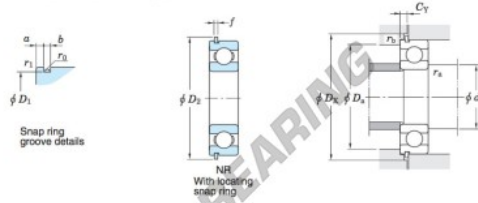

Rillenkugellager einreihig 6008-NR-JTEKT - 6008-NR-JTEKT

<https://www.123kugellager.ch/kugellager-gehauselager/rillenkugellager/einreihig/6008-nr-jtekt>

Single-row deep groove ball bearings ————— **Koyo**
snap ring groove type
locating snap ring type

Boundary dimensions (mm)				Basic load ratings (kN)			Factor		Limiting speeds (min ⁻¹)		Bearing No.		D1 max.
d	D	B	r	C	C _{10r}	f _s	Grease lub.	Oil lub.	With snap ring groove	With locating snap ring	6008NR	64.82	
40	68	15	1	16.7	11.5	15.2	10 000	12 000					

Dimensions of snap ring groove (mm)			Dimensions of locating snap ring (mm)		Mounting dimensions (mm)							(Refer.) Mass (kg)	(Refer.) Bearing No.
a	b	r ₀	D ₂	f	d _{4a}	D _{4a}	D _{4c}	C _γ	r ₄	r ₅	Mass	Bearing No.	
2.49	2.05	0.6	74.6	1.65	45	63	76	3.89	1	0.5	0.192	6008N	