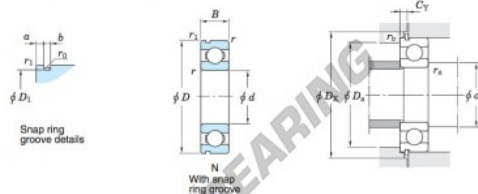

Rillenkugellager einreihig 6306-N-JTEKT - 6306-N-JTEKT

<https://www.123kugellager.ch/kugellager-gehauselager/rillenkugellager/einreihig/6306-n-jtekt>

Single-row deep groove ball bearings ——— Koyo
snap ring groove type
locating snap ring type

Boundary dimensions (mm)			Basic load ratings (kN)			Factor		Limiting speeds (min ⁻¹)		Bearing No.		D ₁ max.
d	D	B	r	r ₁	C ₁₀	C ₉₀	f _s	Grease lub.	Oil lub.	With snap ring groove	With locating snap ring	
30	72	19	1.1	0.5	26.7	15.0	13.3	9 600	12 000	6306N		68.81

Dimensions of snap ring groove (mm)			Dimensions of locating snap ring (mm)		Mounting dimensions (mm)						(Refer.) Mass (kg)	(Refer.) Bearing No.	
a	b	r ₀	D ₂	f	d ₄	D ₄	D ₅	C _γ	r ₆	r ₇	r ₈	0.346	6306N
max.	±0.15	max.	max.	±0.05	max.	max.	min.	max.	max.	max.	max.		
3.28	2.05	0.6	78.6	1.65	36.5	65.5	80	4.67	1	0.5			