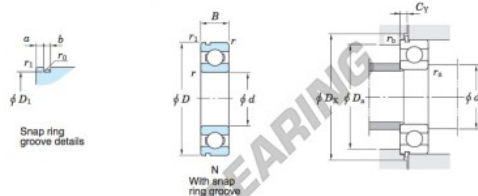

# Rillenkugellager einreihig 6206-N-JTEKT - 6206-N-JTEKT

<https://www.123kugellager.ch/kugellager-gehauselager/rillenkugellager/einreihig/6206-n-jtekt>

Single-row deep groove ball bearings ————— **Koyo**  
snap ring groove type  
locating snap ring type

Boundary dimensions (mm)				Basic load ratings (kN)			Factor		Limiting speeds (min <sup>-1</sup> )		Bearing No.		D <sub>1</sub> max.
d	D	B	r	C <sub>10</sub>	C <sub>90</sub>	f <sub>0</sub>	Grease lub.	Oil lub.	With snap ring groove	With locating snap ring	6206N		
30	62	16	1	19.5	11.3	13.9	11 000	13 000			6206N	59.61	

Dimensions of snap ring groove (mm)			Dimensions of locating snap ring (mm)		Mounting dimensions (mm)						(Refer.) Mass (kg)	(Refer.) Bearing No.
a	b	r <sub>0</sub>	D <sub>2</sub>	f	d <sub>2a</sub>	D <sub>2a</sub>	D <sub>2c</sub>	C <sub>2</sub>	r <sub>2a</sub>	r <sub>2c</sub>	0.199	6206N
max.	±0.15	max.	max.	±0.05	min.	max.	min.	max.	max.	max.		
3.28	2.05	0.6	67.7	1.65	35	57	68.5	4.67	1	0.5		