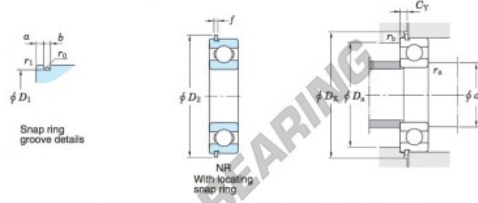

Rillenkugellager einreihig 6006-NR-JTEKT - 6006-NR-JTEKT

<https://www.123kugellager.ch/kugellager-gehauselager/rillenkugellager/einreihig/6006-nr-jtekt>

Single-row deep groove ball bearings ——— Koyo
snap ring groove type
locating snap ring type

Boundary dimensions (mm)				Basic load ratings (kN)			Factor		Limiting speeds (min ⁻¹)		Bearing No.		D ₁ max.
d	D	B	r	C	C _{10r}	f _s	Grease lub.	Oil lub.	With snap ring groove	With locating snap ring	6006NR		
30	55	13	1	0.5	13.2	8.25	14.7	13 000	15 000			52.6	

Dimensions of snap ring groove (mm)			Dimensions of locating snap ring (mm)		Mounting dimensions (mm)						(Refer.) Mass (kg)	(Refer.) Bearing No.
a	b	r ₀	D ₂	f	d ₄	D ₄	D ₂	C _γ	r ₄	r ₅		6006N
max.	≤0.15	max.	max.	≤0.05	min.	max.	min.	max.	max.	max.	0.116	
2.08	1.5	0.4	60.7	1.07	35	50	61.5	2.9	1	0.5		