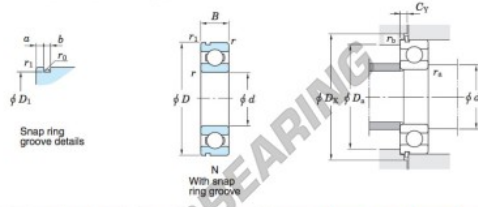

# Rillenkugellager einreihig 62-28-N-JTEKT - 62-28-N-JTEKT

<https://www.123kugellager.ch/kugellager-gehauselager/rillenkugellager/einreihig/62-28-n-jtekt>

Single-row deep groove ball bearings ——— Koyo  
snap ring groove type  
locating snap ring type

Boundary dimensions (mm)				Basic load ratings (kN)			Factor		Limiting speeds (min <sup>-1</sup> )		Bearing No.		D <sub>1</sub> max.
d	D	B	r	C <sub>10</sub>	C <sub>90</sub>	f <sub>s</sub>	Grease lub.	Oil lub.	With snap ring groove	With locating snap ring	62/28N		
28	58	16	1	17.9	9.75	13.4			12 000	14 000		55.6	

Dimensions of snap ring groove (mm)			Dimensions of locating snap ring (mm)		Mounting dimensions (mm)							(Refer.) Mass (kg)	(Refer.) Bearing No.
a	b	r <sub>0</sub>	D <sub>2</sub>	f	d <sub>4a</sub>	D <sub>4a</sub>	D <sub>4c</sub>	C <sub>γ</sub>	r <sub>6a</sub>	r <sub>6b</sub>	r <sub>6c</sub>	0.173	62/28N
max.	±0.15	max.	max.	±0.05	max.	max.	min.	max.	max.	max.	max.		
2.46	1.5	0.4	63.7	1.07	33	53	64.5	3.33	1	0.5			