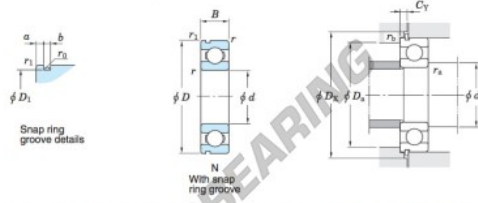

Rillenkugellager einreihig 62-22-N-JTEKT - 62-22-N-JTEKT

<https://www.123kugellager.ch/kugellager-gehauselager/rillenkugellager/einreihig/62-22-n-jtekt>

Single-row deep groove ball bearings ——— Koyo
snap ring groove type
locating snap ring type

Boundary dimensions (mm)				Basic load ratings (kN)			Factor		Limiting speeds (min ⁻¹)		Bearing No.		D ₁ max.
d	D	B	r	C ₁₀	C ₉₀	f ₀	Grease lub.	Oil lub.	With snap ring groove	With locating snap ring	62/22N		
22	50	14	1	12.8	6.85	13.2	15 000	17 000				47.6	

Dimensions of snap ring groove (mm)			Dimensions of locating snap ring (mm)		Mounting dimensions (mm)							(Refer.) Mass (kg)	(Refer.) Bearing No.
a	b	r ₀	D ₂	f	d _{4a}	D _{4a}	D _{4c}	C _γ	r _{6a}	r _{6b}	r _{6c}	0.118	62/22N
max.	±0.15	max.	max.	±0.05	min.	max.	min.	max.	max.	max.	max.		
2.46	1.5	0.4	55.7	1.07	27	45	56.5	3.33	1	0.5			