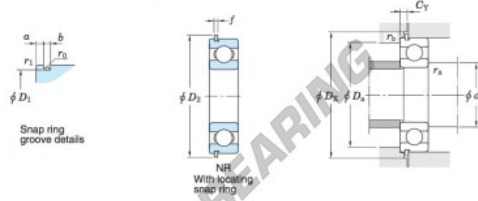

Rillenkugellager einreihig 60-22-NR-JTEKT - 60-22-NR-JTEKT

<https://www.123kugellager.ch/kugellager-gehauselager/rillenkugellager/einreihig/60-22-nr-jtekt>

Single-row deep groove ball bearings ——— Koyo
snap ring groove type
locating snap ring type

Boundary dimensions (mm)				Basic load ratings (kN)			Factor		Limiting speeds (min ⁻¹)		Bearing No.		D ₁ max.
d	D	B	r	C	C _{10r}	f _s	Grease lub.	Oil lub.	With snap ring groove	With locating snap ring	60/22NR		
22	44	12	0.6	9.40	5.15	14.1	17 000	20 000				41.75	

Dimensions of snap ring groove (mm)			Dimensions of locating snap ring (mm)		Mounting dimensions (mm)						(Refer.) Mass (kg)	(Refer.) Bearing No.	
a	b	r ₀	D ₂	f	d _{4a}	D _{4a}	D _{4c}	C _γ	r _{4a}	r _{4b}	r _{4c}	0.073	60/22N
max.	±0.15	max.	max.	±0.05	min.	max.	min.	max.	max.	max.	max.		
2.06	1.5	0.4	48.3	1.07	26	40	49	2.92	0.6	0.5			