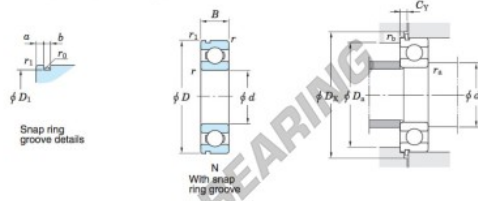

Rillenkugellager einreihig 60-22-N-JTEKT - 60-22-N-JTEKT

<https://www.123kugellager.ch/kugellager-gehauselager/rillenkugellager/einreihig/60-22-n-jtekt>

Single-row deep groove ball bearings ——— Koyo
snap ring groove type
locating snap ring type

Boundary dimensions (mm)				Basic load ratings (kN)			Factor		Limiting speeds (min ⁻¹)		Bearing No.		D ₁ max.
d	D	B	r	C ₁₀	C ₉₀	f ₀	Grease lub.	Oil lub.	With snap ring groove	With locating snap ring	D ₁ max.		
22	44	12	0.6	9.40	5.15	14.1	17 000	20 000	60/22N		41.75		

Dimensions of snap ring groove (mm)			Dimensions of locating snap ring (mm)		Mounting dimensions (mm)						(Refer.) Mass (kg)	(Refer.) Bearing No.	
a	b	r ₀	D ₂	f	d _{4a}	D _{4a}	D _{4c}	C _γ	r _{6a}	r _{6b}	r _{6c}	0.073	60/22N
max.	±0.15	max.	max.	±0.05	min.	max.	min.	max.	max.	max.	max.		
2.06	1.5	0.4	48.3	1.07	26	40	49	2.92	0.6	0.5			