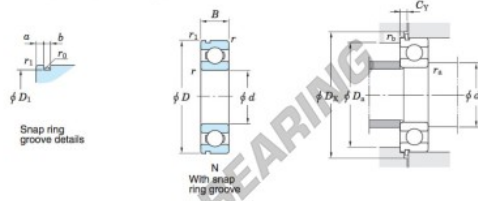

Rillenkugellager einreihig 60-22-N-JTEKT - 60-22-N-JTEKT

<https://www.123kugellager.ch/kugellager-gehauselager/rillenkugellager/einreihig/60-22-n-jtekt>

Single-row deep groove ball bearings ——— Koyo
snap ring groove type
locating snap ring type

Boundary dimensions (mm)				Basic load ratings (kN)			Factor		Limiting speeds (min ⁻¹)		Bearing No.		D ₁ max.
d	D	B	r	C	C _{10r}	f _s	Grease lub.	Oil lub.	With snap ring groove	With locating snap ring	D ₁ max.		
22	44	12	0.6	9.40	5.15	14.1	17 000	20 000	60/22N		41.75		

Dimensions of snap ring groove (mm)			Dimensions of locating snap ring (mm)		Mounting dimensions (mm)						(Refer.) Mass (kg)	(Refer.) Bearing No.	
a	b	r ₀	D ₂	f	d _{4a}	D _{4a}	D _{4c}	C _γ	r _{6a}	r _{6b}	r _{6c}	0.073	60/22N
max.	±0.15	max.	max.	±0.05	min.	max.	min.	max.	max.	max.	max.		
2.06	1.5	0.4	48.3	1.07	26	40	49	2.92	0.6	0.5			