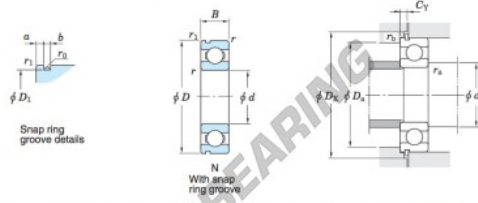

Rillenkugellager einreihig 6302-N-JTEKT - 6302-N-JTEKT

<https://www.123kugellager.ch/kugellager-gehauselager/rillenkugellager/einreihig/6302-n-jtekt>

Single-row deep groove ball bearings ——— Koyo
snap ring groove type
locating snap ring type

| Boundary dimensions (mm) | | | | Basic load ratings (kN) | | | Factor | | Limiting speeds (min ⁻¹) | | Bearing No. | | D ₁ max. |
|--------------------------|----|----|---|-------------------------|-----------------|----------------|-------------|----------|--------------------------------------|-------------------------|-------------|-------|---------------------|
| d | D | B | r | C ₁₀ | C ₉₀ | f ₀ | Grease lub. | Oil lub. | With snap ring groove | With locating snap ring | 6302N | | |
| 15 | 42 | 13 | 1 | 11.4 | 5.45 | 12.3 | 17 000 | 20 000 | | | | 39.75 | |

| Dimensions of snap ring groove (mm) | | | Dimensions of locating snap ring (mm) | | Mounting dimensions (mm) | | | | | | | (Refer.) Mass (kg) | (Refer.) Bearing No. |
|-------------------------------------|-------|----------------|---------------------------------------|-------|--------------------------|-----------------|-----------------|----------------|----------------|----------------|----------------|--------------------|----------------------|
| a | b | r ₀ | D ₂ | f | d _{2a} | D _{2a} | D _{2c} | C _γ | r _a | r _b | r ₀ | Mass | Bearing No. |
| max. | ±0.15 | max. | max. | ±0.05 | max. | max. | min. | max. | max. | max. | max. | 0.082 | 6302N |
| 2.06 | 1.5 | 0.4 | 46.3 | 1.07 | 20 | 37 | 47 | 2.92 | 1 | 0.5 | | | |