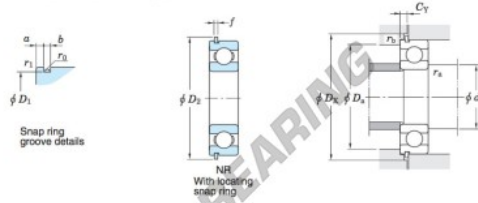

Rillenkugellager einreihig 6301-NR-JTEKT - 6301-NR-JTEKT

<https://www.123kugellager.ch/kugellager-gehauselager/rillenkugellager/einreihig/6301-nr-jtekt>

Single-row deep groove ball bearings ————— **Koyo**
snap ring groove type
locating snap ring type

Boundary dimensions (mm)				Basic load ratings (kN)			Factor		Limiting speeds (min ⁻¹)		Bearing No.		
d	D	B	r ₁	C ₁₀	C ₉₀	f ₀	Grease lub.	Oil lub.	With snap ring groove	With locating snap ring	D ₁ max.		
12	37	12	1	9.70	4.20	11.1	20 000	25 000		6301NR	34.77		

Dimensions of snap ring groove (mm)			Dimensions of locating snap ring (mm)		Mounting dimensions (mm)							(Refer.) Mass (kg)	(Refer.) Bearing No.
a	b	r ₀	D ₂	f	d _a	D _a	D _x	C _r	r _a	r _b			
max.	±0.15	max.	max.	±0.05	max.	max.	max.	max.	max.	max.		0.060	6301N
2.06	1.5	0.4	41.3	1.07	17	32	42	2.92	1	0.5			