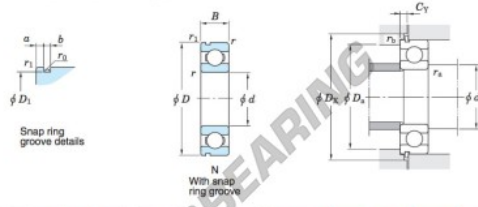

Rillenkugellager einreihig 6300-N-JTEKT - 6300-N-JTEKT

<https://www.123kugellager.ch/kugellager-gehauselager/rillenkugellager/einreihig/6300-n-jtekt>

Single-row deep groove ball bearings ——— Koyo
snap ring groove type
locating snap ring type

Boundary dimensions (mm)				Basic load ratings (kN)			Factor		Limiting speeds (min ⁻¹)		Bearing No.		D ₁ max.
d	D	B	r	C ₁₀	C ₉₀	f ₀	Grease lub.	Oil lub.	With snap ring groove	With locating snap ring	6300N		
10	35	11	0.6	8.10	3.45	11.2	22 000	27 000				33.17	

Dimensions of snap ring groove (mm)			Dimensions of locating snap ring (mm)		Mounting dimensions (mm)						(Refer.) Mass (kg)	(Refer.) Bearing No.	
a	b	r ₀	D ₂	f	d _{4a}	D _{4a}	D _{4c}	C _γ	r _{6a}	r _{6b}	r _{6c}	0.053	6300N
max.	±0.15	max.	max.	±0.05	min.	max.	min.	max.	max.	max.	max.		
2.06	1.5	0.4	39.7	1.07	14	31	40.5	2.92	0.6	0.5			