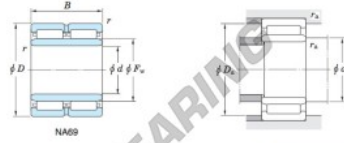

Nadellager NA6901-JTEKT - NA6901-JTEKT

<https://www.123kugellager.ch/kugellager-gehauselager/nadellager/radial/na6901-jtekt>

Machined ring needle roller bearings Koyo
F_W 29 – 37 mm

With inner ring

Boundary dimensions (mm)				Basic load ratings (kN)		Limiting speeds¹⁾ (min⁻¹)		Bearing No.
F_w	d	D	B	C_r	C_{10r}	Oil lub.	Without inner ring	
16	12	24	22	16.3	21.7	27 000	—	
Mounting dimensions (mm)				[Refer.] Mass (kg)		[Refer.] Applicable inner ring No.		
With inner ring				Without inner ring	With inner ring			
NA6901				14	22	0.030	0.045	IRM121622

PRODUKTMERKMALE

Marke	JTEKT
N° Ean13	3663952477848
Innendurchmesser	12 mm
Außendurchmesser	24 mm
Dicke	22 mm
Gewicht	45 g
Verpackung	1

kontakt@123kugellager.ch

+49 (0) 800 001 076 6

CRT4 de Lesquin 60 Rue Du Haut De Sainghin 59273 Fretin FRANCE