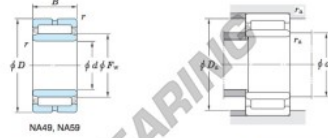

Nadellager NA4900R-JTEKT - NA4900R-JTEKT

<https://www.123kugellager.ch/kugellager-gehauselager/nadellager/radial/na4900r-jtekt>

Machined ring needle roller bearings Koyo

F_w 29 ~ 37 mm

With inner ring

Boundary dimensions (mm)				Basic load ratings (kN)			Limiting speeds¹⁾ (min⁻¹)		Bearing No.
F_w	d	D	B	B_1	C_r	C_{10}	Oil lub.	Without inner ring	
14	10	22	13	—	9.3	10.1	30 000	—	
				Mounting dimensions (mm)		Weight (kg)		Applicable inner ring No.	
				With inner ring	Without inner ring	With inner ring			
				d_a	D_a	r_a	0.016	0.023	IRM101413
				max.	max.	max.			

PRODUKTMERKMALE

Marke	JTEKT
N° Ean13	3663952477794
Innendurchmesser	10 mm
Außendurchmesser	22 mm
Dicke	13 mm
Gewicht	23 g
Verpackung	1

kontakt@123kugellager.ch

+49 (0) 800 001 076 6

CRT4 de Lesquin 60 Rue Du Haut De Sainghin 59273 Fretin FRANCE