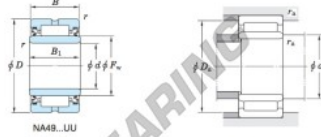

Nadellager NA4900UU-JTEKT - NA4900UU-JTEKT

<https://www.123kugellager.ch/kugellager-gehauselager/nadellager/radial/na4900uu-jtekt>

Machined ring needle roller bearings **Koyo**
F_W 29 – 37 mm
With inner ring

Boundary dimensions (mm)				Basic load ratings (kN)		Limiting speeds¹⁾ (min⁻¹)		Bearing No.	
F_w	d	D	B	B₁	C_r	C₁₀	Oil lub.	Without inner ring	
14	10	22	13	14	7.5	7.7	14 000	—	
Mounting dimensions (mm)				(Refer.) Mass (kg)		(Refer.) Applicable inner ring No.			
With inner ring				d₁ min.	D₁ max.	r₁ max.	Without inner ring	With inner ring	
NA4900UU				12	20	0.3	—	0.025	IRM101414

PRODUKTMERKMALE

Marke	JTEKT
N° Ean13	3663952477770
Innendurchmesser	10 mm
Außendurchmesser	22 mm
Dicke	13 mm
Gewicht	25 g
Verpackung	1

kontakt@123kugellager.ch

+49 (0) 800 001 076 6

CRT4 de Lesquin 60 Rue Du Haut De Sainghin 59273 Fretin FRANCE