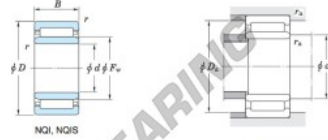

Nadellager NQI15-16-JTEKT - NQI15-16-JTEKT

<https://www.123kugellager.ch/kugellager-gehauselager/nadellager/radial/nqi15-16-jtekt>

Machined ring needle roller bearings **Koyo**
F_W 29 ~ 37 mm
With inner ring

Boundary dimensions (mm)				Basic load ratings (kN)		Limiting speeds¹⁾ (min⁻¹)		Bearing No. Without inner ring	
F_w	d	D	B	C_r	C₁₀	Oil lub.			
19	15	27	16	12.1	18.2	24 000	—	—	
Mounting dimensions (mm)				(Refer.) Mass (kg)		(Refer.) Applicable inner ring No.			
With inner ring				Without inner ring	With inner ring				
NQI15/16				17	25	0.3	0.042	—	—

PRODUKTMERKMALE

Marke	JTEKT
N° Ean13	3663952477763
Innendurchmesser	15 mm
Außendurchmesser	27 mm
Dicke	16 mm
Gewicht	42 g
Verpackung	1

kontakt@123kugellager.ch

+49 (0) 800 001 076 6

CRT4 de Lesquin 60 Rue Du Haut De Sainghin 59273 Fretin FRANCE