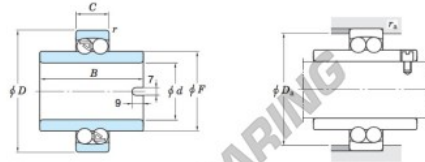

Rillenkugellager einreihig 11309-JTEKT - 11309-JTEKT

<https://www.123kugellager.ch/kugellager-gehauselager/rillenkugellager/einreihig/11309-jtekt>

Self-aligning ball bearings ————— Koyo
extended inner ring type

Boundary dimensions (mm)						Basic load ratings (kN)		Limiting speeds (min. ⁻¹)		Bearing No.
d	D	B	C	F	r max.	C _r	C _{10r}	Grease lub.	Oil lub.	
45	100	60	25	63.9	1.5	38.1	12.7	6 100	7 500	11309

Mounting dimensions (mm)		Con-stant	Axial load factors			(Refer.) Mass (kg)
D _s max.	r _s max.	e	Y ₁	Y ₂	Y ₃	
92	1.5	0.25	2.56	3.96	2.68	1.40