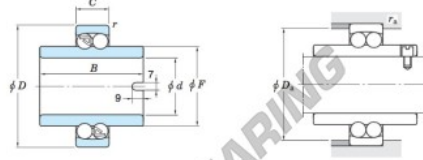

Rillenkugellager einreihig 11308-JTEKT - 11308-JTEKT

<https://www.123kugellager.ch/kugellager-gehauselager/rillenkugellager/einreihig/11308-jtekt>

Self-aligning ball bearings ————— Koyo
extended inner ring type

Boundary dimensions (mm)				Basic load ratings (kN)		Limiting speeds (min. ⁻¹)		Bearing No.		
d	D	B	C	C _r	C _{0r}	Grease lub.	Oil lub.			
40	90	58	23	57.7	1.5	29.5	9.70	6 900	8 400	11308

Mounting dimensions (mm)		Con- stant	Axial load factors			(Refer.) Mass (kg)
D _s max.	r ₂ max.	e	Y ₁	Y ₂	Y ₃	
82	1.5	0.25	2.57	3.98	2.69	1.09