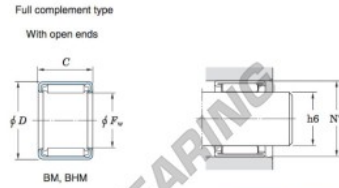

Nadellager BM2824-JTEKT - BM2824-JTEKT

<https://www.123kugellager.ch/kugellager-gehauselager/nadellager/radial/bm2824-jtekt>

Drawn cup needle roller bearings Koyo

Boundary dimensions (mm)				Basic load ratings (kN)		Limiting speeds (min ⁻¹)	Bearing No. ²⁾
F_w	D	C	b min.	C_0	C_{0r}	Oil lub.	Caged type With open ends With closed end
28	34	24	—	29.0	76.7	4 600	

Full complement type		Recommended dimensions (mm)				Refer. Mass (g)	
With open ends	With closed end	Shaft dia. (H6)		Housing bore dia. (H7)		With open ends	With closed end
		min.	max.	min.	max.		
BM2824		27.987	28.000	33.967	33.992	42	—

PRODUKTMERKMALE

Marke	JTEKT
N° Ean13	3663952471617
Innendurchmesser	28 mm
Außendurchmesser	34 mm
Dicke	24 mm
Gewicht	42 g
Verpackung	-
Standard	Ohne Standard

kontakt@123kugellager.ch

+49 (0) 800 001 076 6