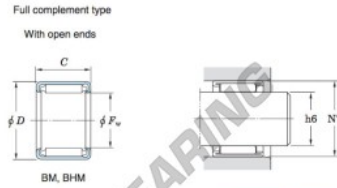

# Nadellager BM2526-JTEKT - BM2526-JTEKT

<https://www.123kugellager.ch/kugellager-gehauselager/nadellager/radial/bm2526-jtekt>

Drawn cup needle roller bearings Koyo

| Boundary dimensions (mm) |     |     |             | Basic load ratings (kN) |          | Limiting speeds (min <sup>-1</sup> ) | Bearing No. <sup>2)</sup>                       |
|--------------------------|-----|-----|-------------|-------------------------|----------|--------------------------------------|---|
| $F_w$                    | $D$ | $C$ | $b$<br>min. | $C_0$                   | $C_{0r}$ | Oil lub.                             | Caged type<br>With open ends    With closed end |
| 25                       | 32  | 26  | —           | 30.9                    | 72.4     | 5 100                                |   |

| Full complement type |  |                 |  | Recommended dimensions (mm) |        |                        |        | (Refer.) Mass (g) |                 |
|----------------------|--|-----------------|--|-----------------------------|--------|------------------------|--------|-------------------|-----------------|
| With open ends       |  | With closed end |  | Shaft dia. (φ6)             |        | Housing bore dia. (N7) |        | With open ends    | With closed end |
|                      |  |                 |  | min.                        | max.   | min.                   | max.   |                   |                 |
| BM2526               |  |                 |  | 24.987                      | 25.000 | 31.967                 | 31.992 | 48                | —               |

## PRODUKTMERKMALE

|                  |               |
|------------------|---------------|
| Marke            | JTEKT         |
| N° Ean13         | 4549250003547 |
| Innendurchmesser | 25 mm         |
| Außendurchmesser | 32 mm         |
| Dicke            | 26 mm         |
| Gewicht          | 48 g          |
| Verpackung       | 1             |