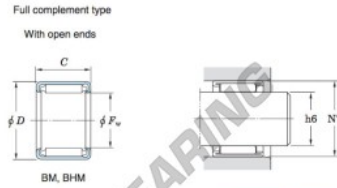

Nadellager BM2520-JTEKT - BM2520-JTEKT

<https://www.123kugellager.ch/kugellager-gehauselager/nadellager/radial/bm2520-jtekt>

Drawn cup needle roller bearings Koyo

Boundary dimensions (mm)				Basic load ratings (kN)		Limiting speeds (min ⁻¹)		Bearing No. ²⁾	
F_w	D	C	b min.	C_r	C_{0r}	Oil lub.		Caged type	
								With open ends	With closed end
25	32	20	17.2	23.8	51.7	5 100			

Full complement type				Recommended dimensions (mm)				Refer. Mass (g)	
With open ends		With closed end		Shaft dia. (φ6)		Housing bore dia. (N7)		With open ends	With closed end
				min.	max.	min.	max.		
BM2520				24.987	25.000	31.967	31.992	36	41