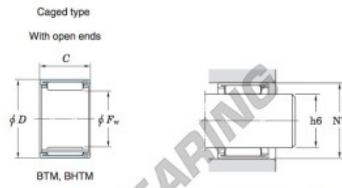

# Nadellager BTM2420-JTEKT - BTM2420-JTEKT

<https://www.123kugellager.ch/kugellager-gehauselager/nadellager/radial/btm2420-jtekt>

Drawn cup needle roller bearings Koyo

Boundary dimensions (mm)				Basic load ratings (kN)		Limiting speeds (min <sup>-1</sup> )	Bearing No. <sup>2)</sup>
$F_w$	$D$	$C$	$b$ min.	$C_0$	$C_{0r}$	Oil lub.	Caged type With open ends    With closed end
24	31	20	17.3	17.7	29.4	15 000	<b>BTM2420</b>

Full complement type		Recommended dimensions (mm)				Refer. Mass (g)	
With open ends	With closed end	Shaft dia. (d6) min.	max.	Housing bore dia. (N7) min.	max.	With open ends	With closed end
—	—	23.987	24.000	30.967	30.992	31	35

## PRODUKTMERKMALE

Marke	JTEKT
N° Ean13	3663952471266
Innendurchmesser	24 mm
Außendurchmesser	31 mm
Dicke	20 mm
Gewicht	31 g
Verpackung	1

[kontakt@123kugellager.ch](mailto:kontakt@123kugellager.ch)

+49 (0) 800 001 076 6