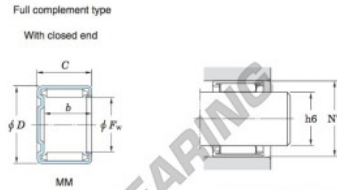

Nadellager 22MM2820-JTEKT - 22MM2820-JTEKT

<https://www.123kugellager.ch/kugellager-gehauselager/nadellager/radial/22mm2820-jtekt>

Drawn cup needle roller bearings Koyo

Boundary dimensions (mm)			Basic load ratings (kN)		Limiting speeds (min ⁻¹)	Bearing No. ²⁾
F_w	D	C	b min.	C_0	Oil lub.	Caged type With open ends With closed end
22	28	20	17.2	20.3	47.2	5 800

Full complement type		Recommended dimensions (mm)				(Refer.) Mass (g)	
With open ends	With closed end	Shaft dia. (φ6) min.	max.	Housing bore dia. (N7) min.	max.	With open ends	With closed end
22MM2820		21.987	22.000	27.972	27.993	29	32