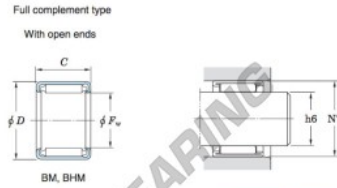

Nadellager 22BM2820-JTEKT - 22BM2820-JTEKT

<https://www.123kugellager.ch/kugellager-gehauselager/nadellager/radial/22bm2820-jtekt>

Drawn cup needle roller bearings Koyo

Boundary dimensions (mm)			Basic load ratings (kN)		Limiting speeds (min ⁻¹)	Bearing No. ²⁾
F_w	D	C	C_0	C_{0r}	Oil lub.	
22	28	20	20.3	47.2	5 800	Caged type With open ends With closed end

Full complement type	Recommended dimensions (mm)				Refer. Mass (g)			
	With open ends	With closed end	Shaft dia. (H6) min.	max.	Housing bore dia. (H7) min.	max.	With open ends	With closed end
22BM2820			21.987	22.000	27.972	27.993	29	32