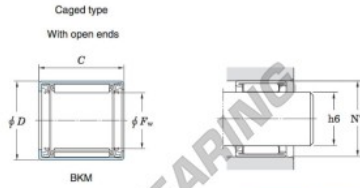

# Nadellager 14BKM2025JUJ-JTEKT - 14BKM2025JUJ-JTEKT

<https://www.123kugellager.ch/kugellager-gehauselager/nadellager/radial/14bkm2025juj-jtekt>

Drawn cup needle roller bearings 

Boundary dimensions (mm)			Basic load ratings (kN)		Limiting speeds (min <sup>-1</sup> )		Bearing No. <sup>2)</sup>		
$F_w$	$D$	$C$	$b$ min.	$C_0$	$C_{0e}$	Oil lub.	Caged type		
								With open ends	With closed end
14	20	25	—	12.2	15.5	14 000 <sup>1)</sup>	14BKM2025JUJ		

Full complement type		Recommended dimensions (mm)				Refer. Mass (g)	
With open ends	With closed end	Shaft dia. (φ6)		Housing bore dia. (N7)		With open ends	With closed end
		min.	max.	min.	max.		
—	—	13.989	14.000	19.972	19.993	20	—

## PRODUKTMERKMALE

Marke	JTEKT
N° Ean13	3663952470009
Innendurchmesser	14 mm
Außendurchmesser	20 mm
Dicke	25 mm
Gewicht	20 g
Verpackung	1

[kontakt@123kugellager.ch](mailto:kontakt@123kugellager.ch)

+49 (0) 800 001 076 6