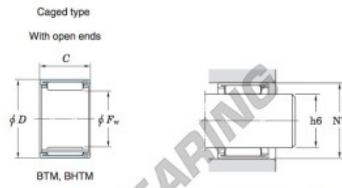

# Nadellager 14BTM2016-JTEKT - 14BTM2016-JTEKT

<https://www.123kugellager.ch/kugellager-gehauselager/nadellager/radial/14btm2016-jtekt>

Drawn cup needle roller bearings Koyo

Boundary dimensions (mm)				Basic load ratings (kN)		Limiting speeds (min <sup>-1</sup> )	Bearing No. <sup>2)</sup>
F <sub>w</sub>	D	C	b min.	C <sub>0</sub>	C <sub>0r</sub>	Oil lub.	Caged type With open ends    With closed end
14	20	16	13.3	8.75	11.4	25 000	<b>14BTM2016</b>

Full complement type		Recommended dimensions (mm)				(Refer.) Mass (g)	
With open ends	With closed end	Shaft dia. (φ6)		Housing bore dia. (N7)		With open ends	With closed end
		min.	max.	min.	max.		
—	—	13.989	14.000	19.972	19.993	13	15

## PRODUKTMERKMALE

Marke	JTEKT
N° Ean13	3663952469980
Innendurchmesser	14 mm
Außendurchmesser	20 mm
Dicke	16 mm
Gewicht	13 g
Verpackung	1

[kontakt@123kugellager.ch](mailto:kontakt@123kugellager.ch)

+49 (0) 800 001 076 6