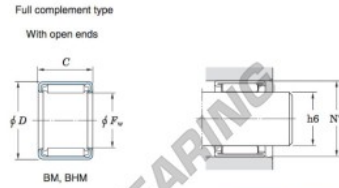

Nadellager 14BM2016-JTEKT - 14BM2016-JTEKT

<https://www.123kugellager.ch/kugellager-gehauselager/nadellager/radial/14bm2016-jtekt>

Drawn cup needle roller bearings Koyo

Boundary dimensions (mm)				Basic load ratings (kN)		Limiting speeds (min ⁻¹)	Bearing No. ²⁾	
F_w	D	C	b min.	C_{10}	C_{90}	Oil lub.	Caged type	
							With open ends	With closed end
14	20	16	13.7	12.7	22.4	8 600		

Full complement type				Recommended dimensions (mm)				(Refer.) Mass (g)	
With open ends		With closed end		Shaft dia. (φ6)		Housing bore dia. (N7)		With open ends	With closed end
				min.	max.	min.	max.		
14BM2016				13.989	14.000	19.972	19.993	15	17