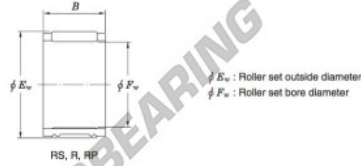

Nadellager RSU354025AF-JTEKT - RSU354025AF-JTEKT

<https://www.123kugellager.ch/kugellager-gehauselager/nadellager/radial/rsu354025af-jtekt>

Needle roller and cage assemblies Koyo

Boundary dimensions (mm)			Basic load ratings (kN)		Limiting speeds (min ⁻¹)	Bearing No.	Special series (Cage)	[Outer] Mass (g)
F_w	E_w	B	C_r	C_{10}	Oil lub.			
35	40	24.8	23.7	44.4	13 000	RSU354025AF	Double split	39