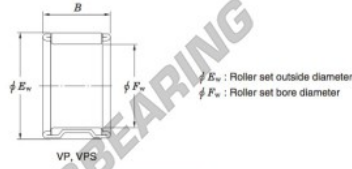

Nadelkränze 32VP3820A-JTEKT - 32VP3820A-JTEKT

<https://www.123kugellager.ch/kugellager-gehauselager/nadellager/nadelkranze/32vp3820a-jtekt>

Needle roller and cage assemblies Koyo

Boundary dimensions (mm)			Basic load ratings (kN)		Limiting speeds (min ⁻¹)	Bearing No.	Special series (Cage)	[Outer] Mass (g)
F_w	E_w	B	C_r	C_0	Oil lub.			
32	38	20	24.9	40.5	14 000	32VP3820A	Welded	27