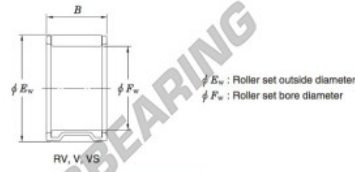

Nadellager VS25-20-JTEKT - VS25-20-JTEKT

<https://www.123kugellager.ch/kugellager-gehauselager/nadellager/radial/vs25-20-jtekt>

Needle roller and cage assemblies **Koyo**

Boundary dimensions (mm)			Basic load ratings (kN)		Limiting speeds (min ⁻¹)	Bearing No.	Special series (Cage)	[Outer] Mass (g)
F_w	E_w	B	C_r	C_0	Oil lub.			
25	31	20	21.0	30.5	18 000	VS25/20	Width tolerance special ¹⁾	26