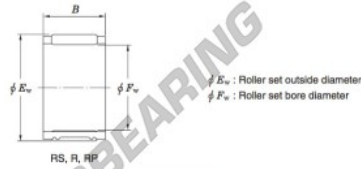

Nadellager R25-13-1-JTEKT - R25-13-1-JTEKT

<https://www.123kugellager.ch/kugellager-gehauselager/nadellager/radial/r25-13-1-jtekt>

Needle roller and cage assemblies Koyo

Boundary dimensions (mm)			Basic load ratings (kN)			Limiting speeds (min ⁻¹)	Bearing No.	Special series (Cage)	[Outer] Mass (g)
F_w	E_w	B	C_r	C_0	Oil lub.				
25	29	13	11.5	18.4	19 000	R25/13-1	—	13	