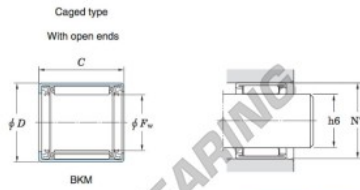

Nadellager BHKM1730JU-JTEKT - BHKM-1730-JU-KOYO

<https://www.123kugellager.ch/kugellager-gehauselager/nadellager/radial/bhkm-1730-ju-koyo>

Drawn cup needle roller bearings Koyo

Boundary dimensions (mm)				Basic load ratings (kN)		Limiting speeds (min ⁻¹)		Bearing No. ²⁾	
F_w	D	C	b min.	C_r	C_{0r}	Oil lub.		Caged type	
								With open ends	With closed end
17	24	30	—	20.1	31.3	11 000 ¹⁾		BHKM1730JU	

Full complement type				Recommended dimensions (mm)				Refer. Mass (g)	
With open ends		With closed end		Shaft dia. (φ6)		Housing bore dia. (φN7)		With open ends	With closed end
				min.	max.	min.	max.		
—	—	—	—	16.989	17.000	23.972	23.993	35	—

PRODUKTMERKMALE

Marke	JTEKT
N° Ean13	4549250328763
Innendurchmesser	17 mm
Außendurchmesser	24 mm
Dicke	30 mm
Gewicht	35 g
Verpackung	1
Standard	Ohne Standard

kontakt@123kugellager.ch

+49 (0) 800 001 076 6