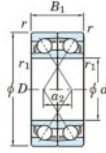

## Rillenkugellager einreihig 7910-CDF-FY-JTEKT - 7910-CDF-FY-KOYO

<https://www.123kugellager.ch/kugellager-gehauselager/rillenkugellager/einreihig/7910-cdf-fy-koyo>

Boundary dimensions

Angular ball bearings Face to face (DF)

Bearing No.	Boundary dimensions(mm)				Basic load ratings(kN)		Fatigue load limit(kN)	factor	Limiting speeds(min-1)
	d	D	B	r1(min)	r1(max)	Cr			
7910CDF FY	50	72	24	0.6	-	35.4	31.4	1.7	16.2 Grease lub.